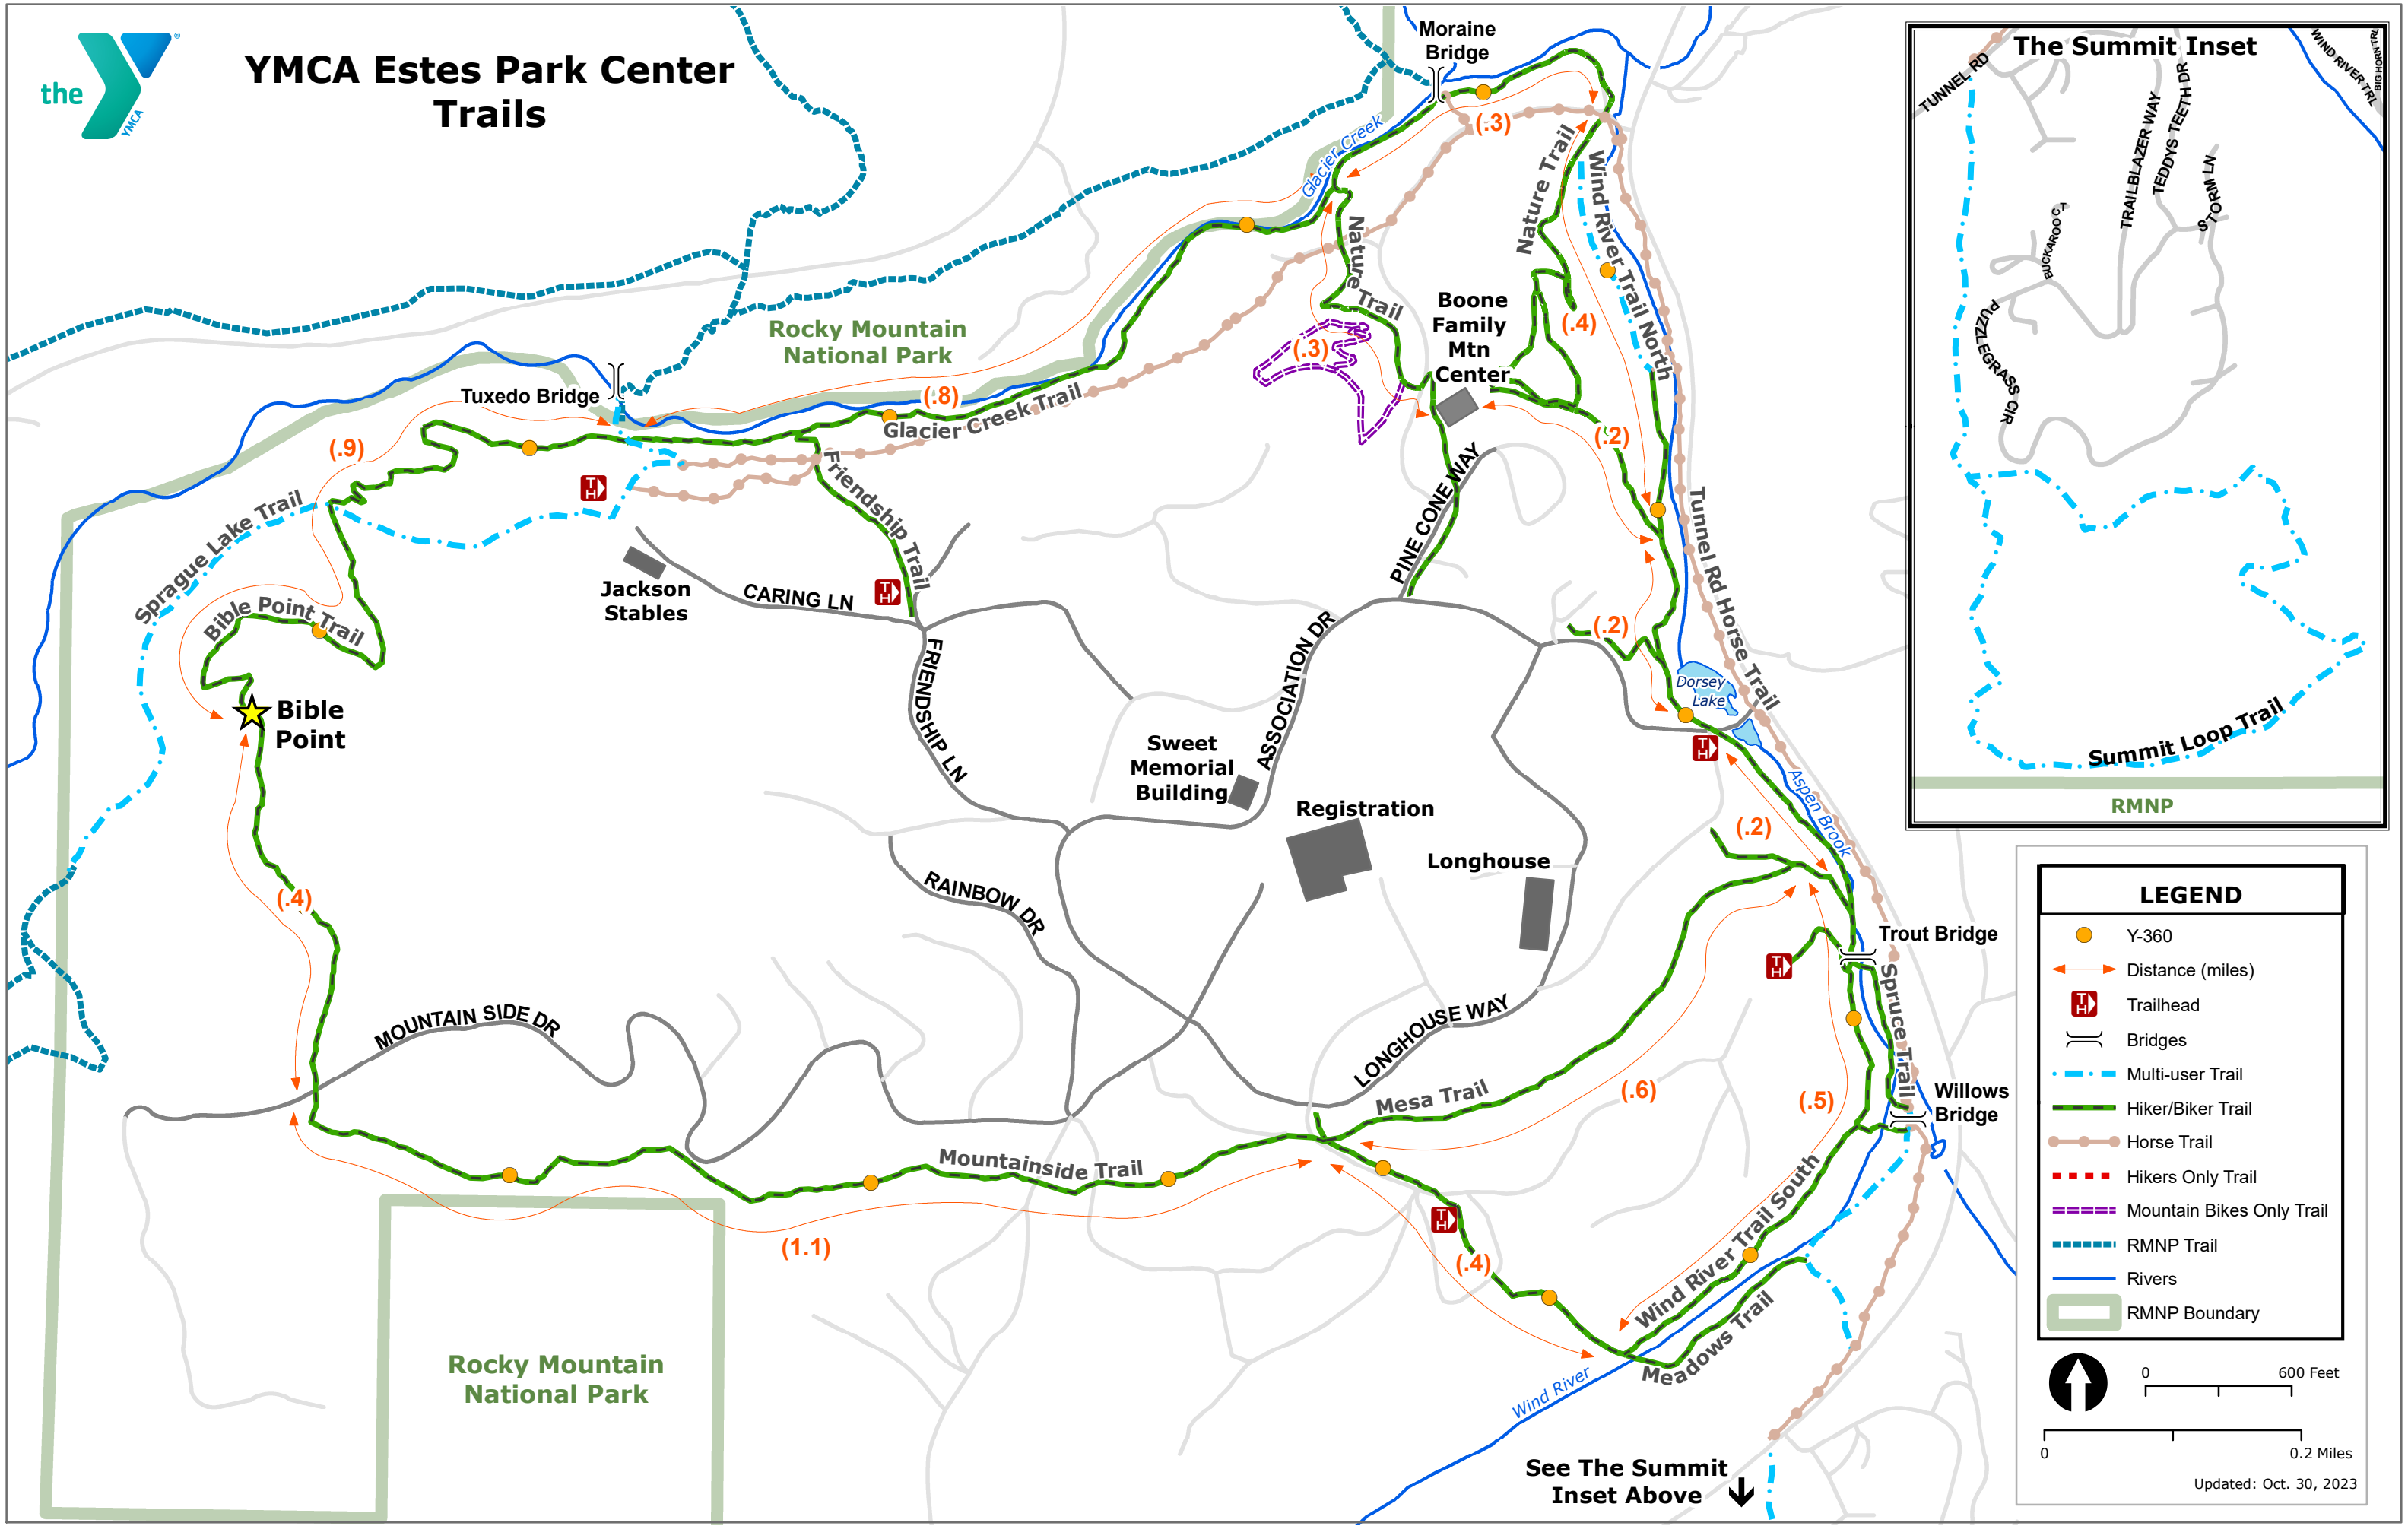

YMCA Estes Park Center Trails

LEGEND	
	Y-360
	Distance (miles)
	Trailhead
	Bridges
	Multi-user Trail
	Hiker/Biker Trail
	Horse Trail
	Hikers Only Trail
	Mountain Bikes Only Trail
	RMNP Trail
	Rivers
	RMNP Boundary

0 600 Feet

0 0.2 Miles

Updated: Oct. 30, 2023

See The Summit Inset Above ↓