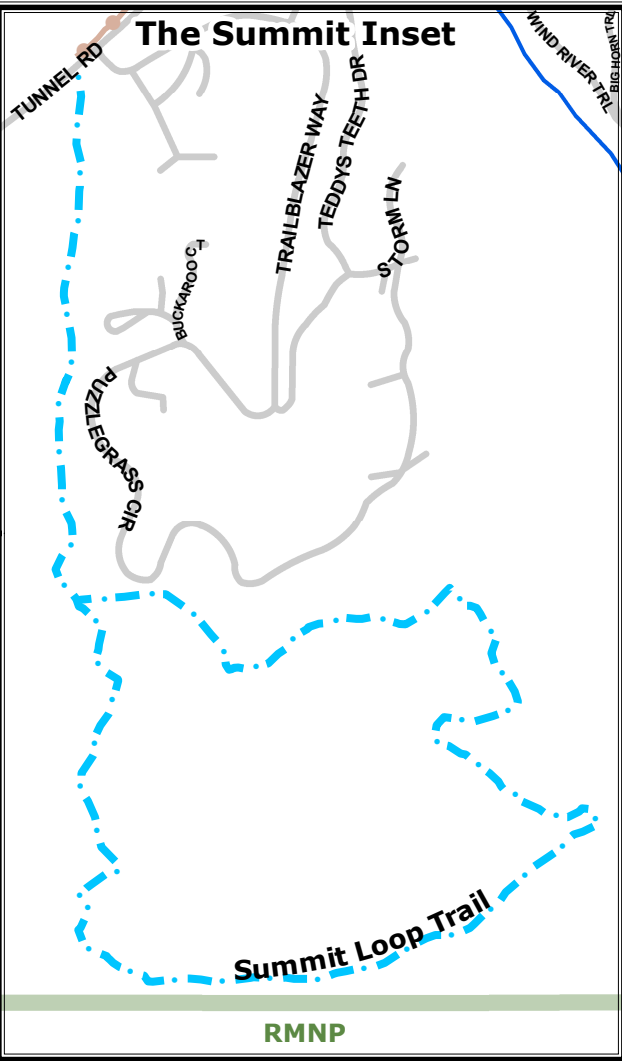

YMCA Estes Park Center Trails

LEGEND	
	Y-360
	Distance (miles)
	Trailhead
	Bridges
	Multi-user Trail
	Hiker/Biker Trail
	Horse Trail
	Hikers Only Trail
	Mountain Bikes Only Trail
	RMNP Trail
	Rivers
	RMNP Boundary

0 600 Feet

0 0.2 Miles

Updated: Oct. 30, 2023

See The Summit Inset Above ↓